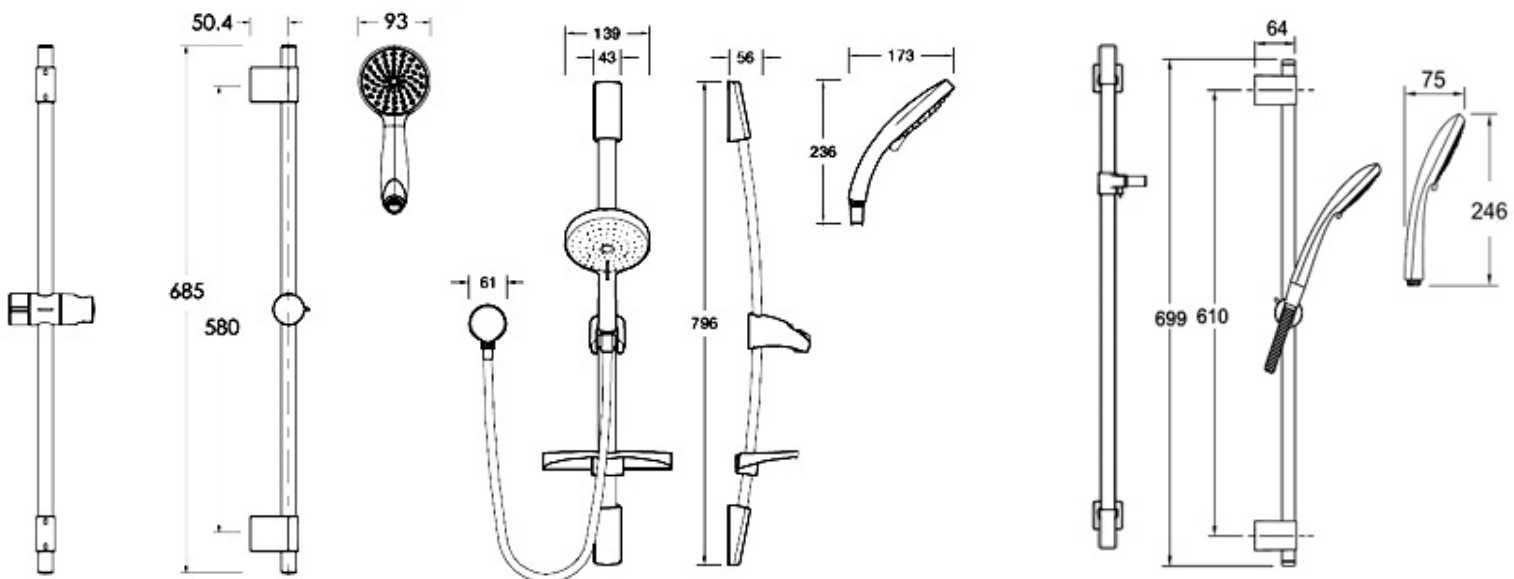

Rail Shower

Kohler Slide Showers with handshower adjust to virtually any position, giving you total command of your showering experience.

KOHLER®

98200A-CP-NECTAR
Rail Shower
Chrome

10744A-CP-OMEGA
Rail Shower
Chrome

76667T-E-CP-AWAKEN
Rail Shower
Chrome

Rail Shower

76881T-E-CP—RENEW
GEOMETRIC
Rail Shower
Chrome

76882T-E-CP—RENEW
ORGANIC
Rail Shower
Chrome